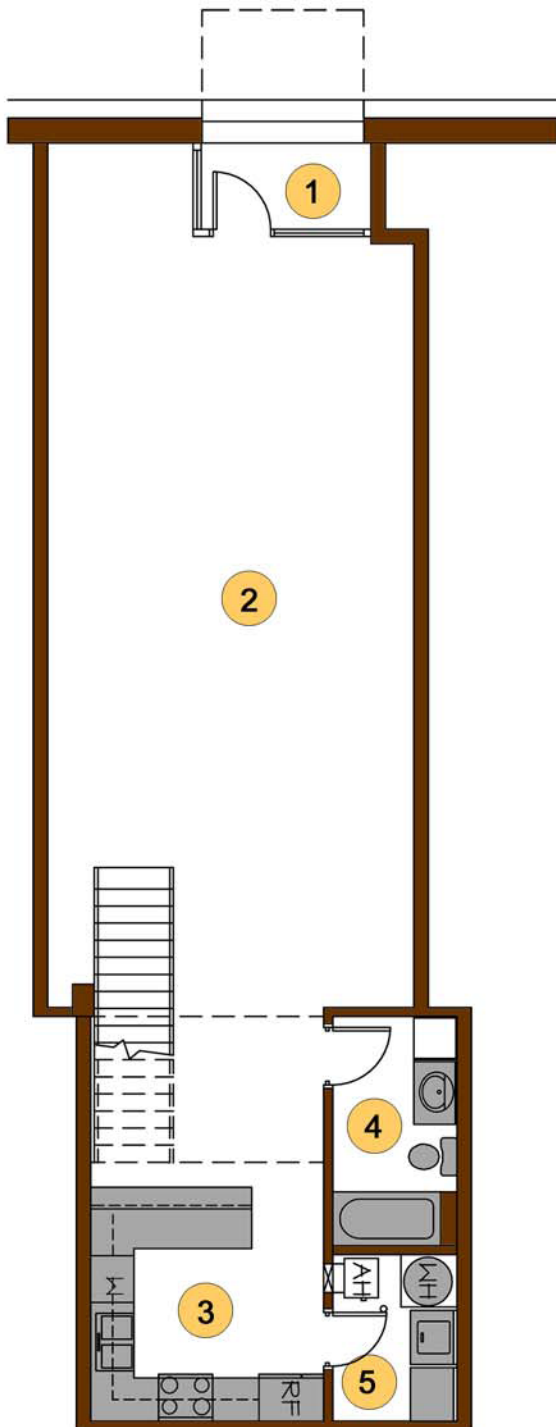

# URBAN LIVING

So-Ho

LOFT A

- 1. ENTRY
- 2. LIVING AREA
- 3. KITCHEN
- 4. BATH
- 5. UTILITY ROOM
- 6. MEZZANINE

1,085 - 1,155 SF