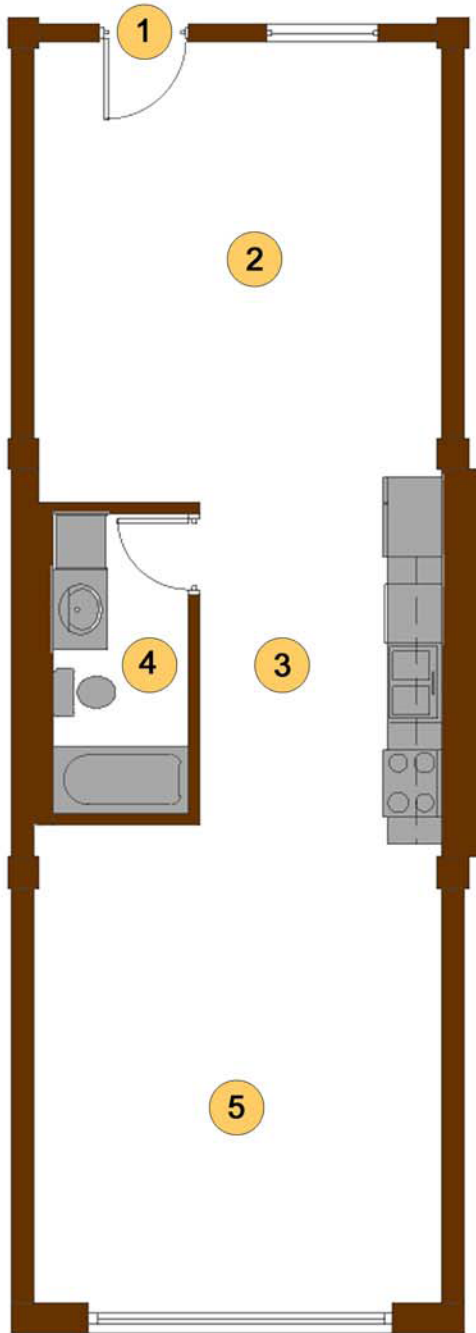

URBAN LIVING

East Village

LOFT B

1. ENTRY
2. LIVING AREA
3. KITCHEN
4. BATH
5. LIVING AREA

710 - 1170 SF